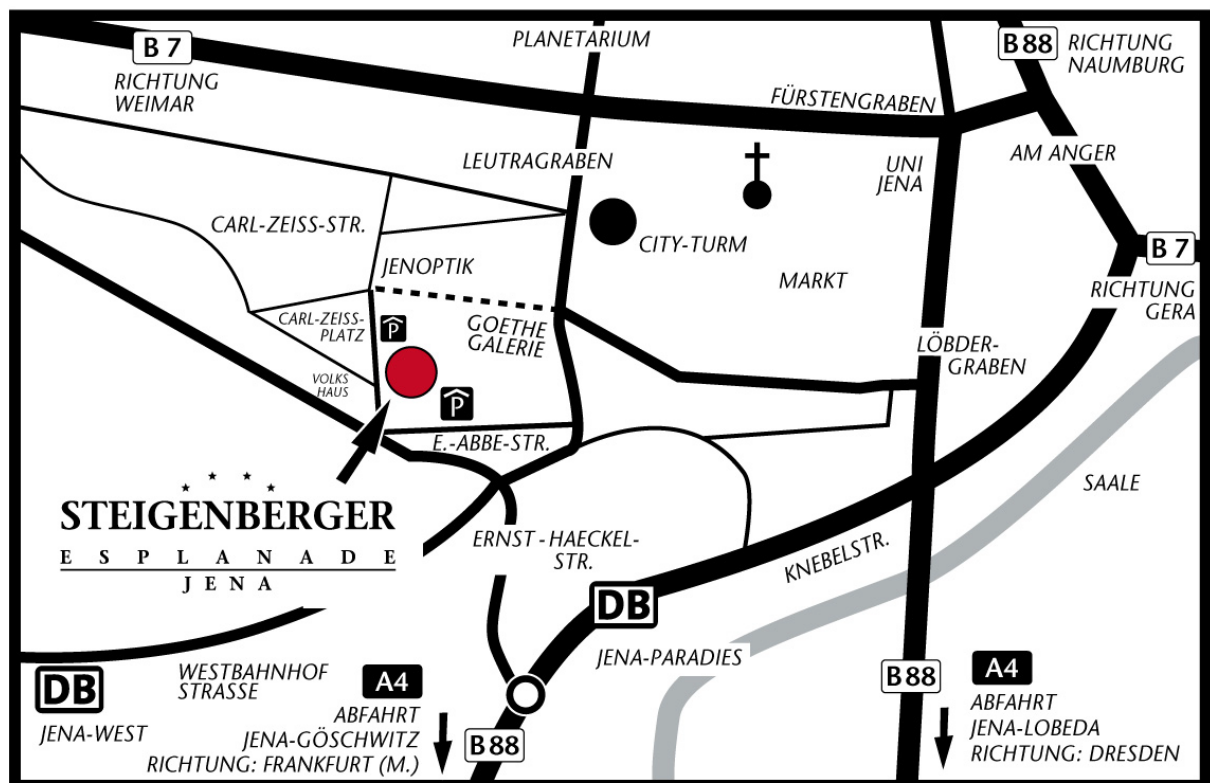

- DIRECTIONS -

Steigenberger Esplanade Jena • Carl-Zeiss-Platz 4 • 07743 Jena
 fon (0 36 41) 800 0 • fax (0 36 41) 800 150
 internet: www.jena.steigenberger.com • e-mail: jena@steigenberger.de

Via the motorway A 4 Erfurt - Dresden. Exit Jena-Lobeda.

Take the city motorway, carry straight on until the train bridge (ca 7 km) and then turn left / direction "Goethe Galerie" respectively "Volkshaus".

At the traffic circle (500 m) take the first exit towards "Goethe Galerie". Straight on at the first and the second traffic light.

The hotel is located opposite the "Volkshaus". You will find a car lift to our underground car park on the left next to the entrance to the hotel.